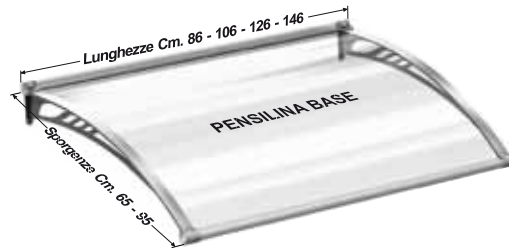

OBTAINING "CUSTOM MEASURES" WITH OUR MODULAR SYSTEM IS REALLY EASY

ego® is a modular system that allows to quickly realize solutions that fit best to your needs.

Combining the elements of the BASIC CANOPY and the ADDITIONAL MODULES, available in various lengths, you can build your canopy of the length you want in an extremely easy way.

With the optional side FLAPS, you can extend and refine your canopy, a functional and original system that makes your main door unique.

Ingombri - Measures

Pensilina Base Basic Canopy

Pensilina Base con FLAP laterali Basic Canopy with optional side FLAPS